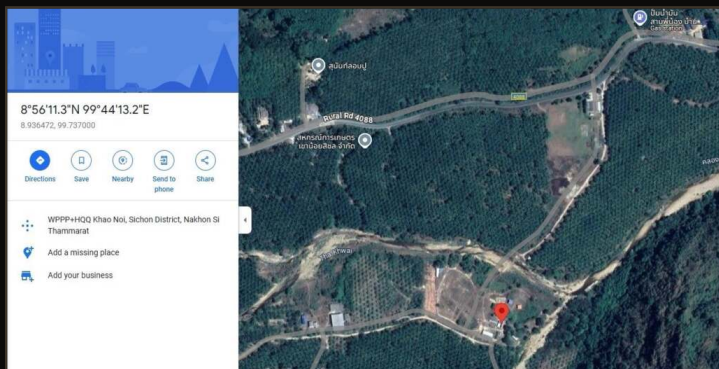

Photo gallery