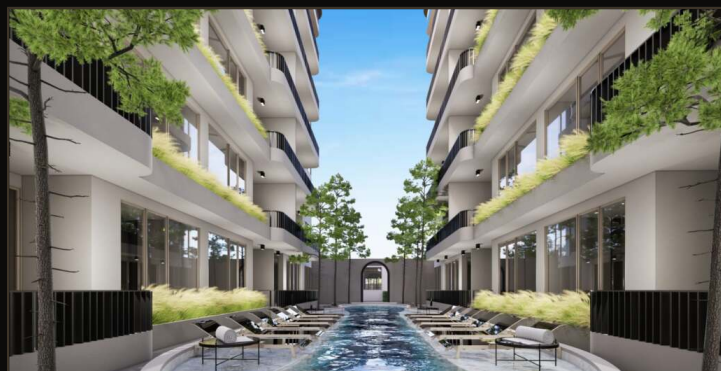

Photo gallery