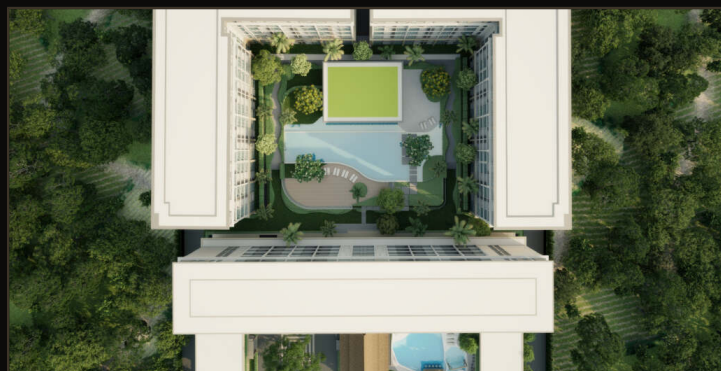

Photo gallery