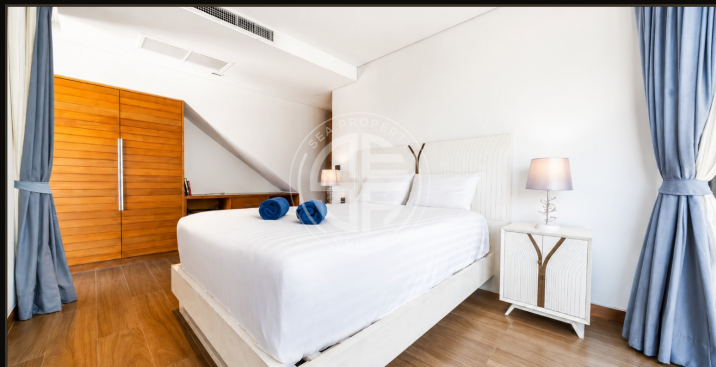

Photo gallery

<https://rozmaita.property/en/listings/southern-fringe-patong-bay-residence>

Scan to open this listing

Indicative brochure for information only. Details subject to verification. Rozmaita Property.