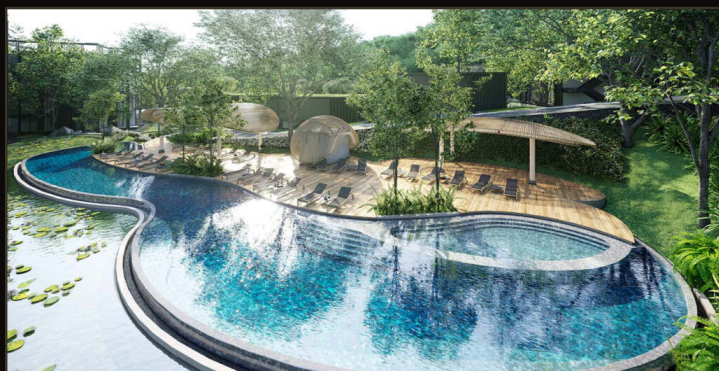

Photo gallery