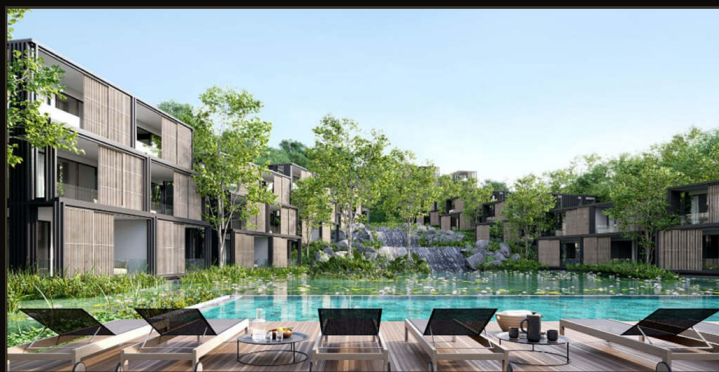

Photo gallery