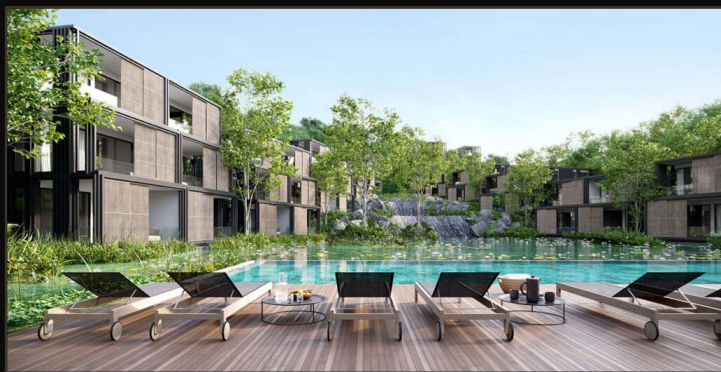

Photo gallery