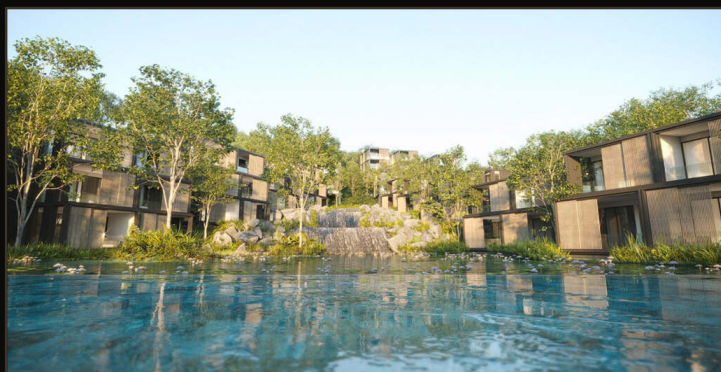

Photo gallery