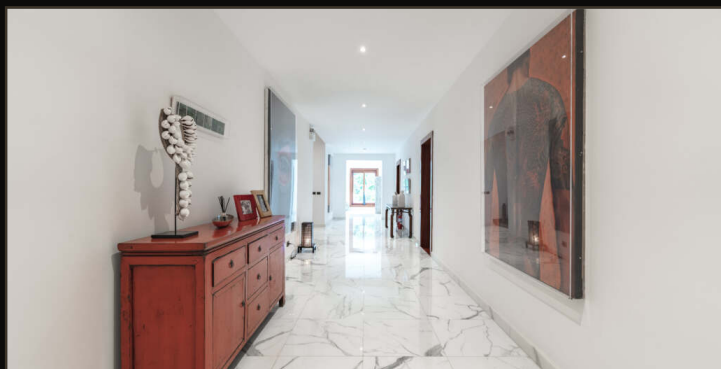

Photo gallery